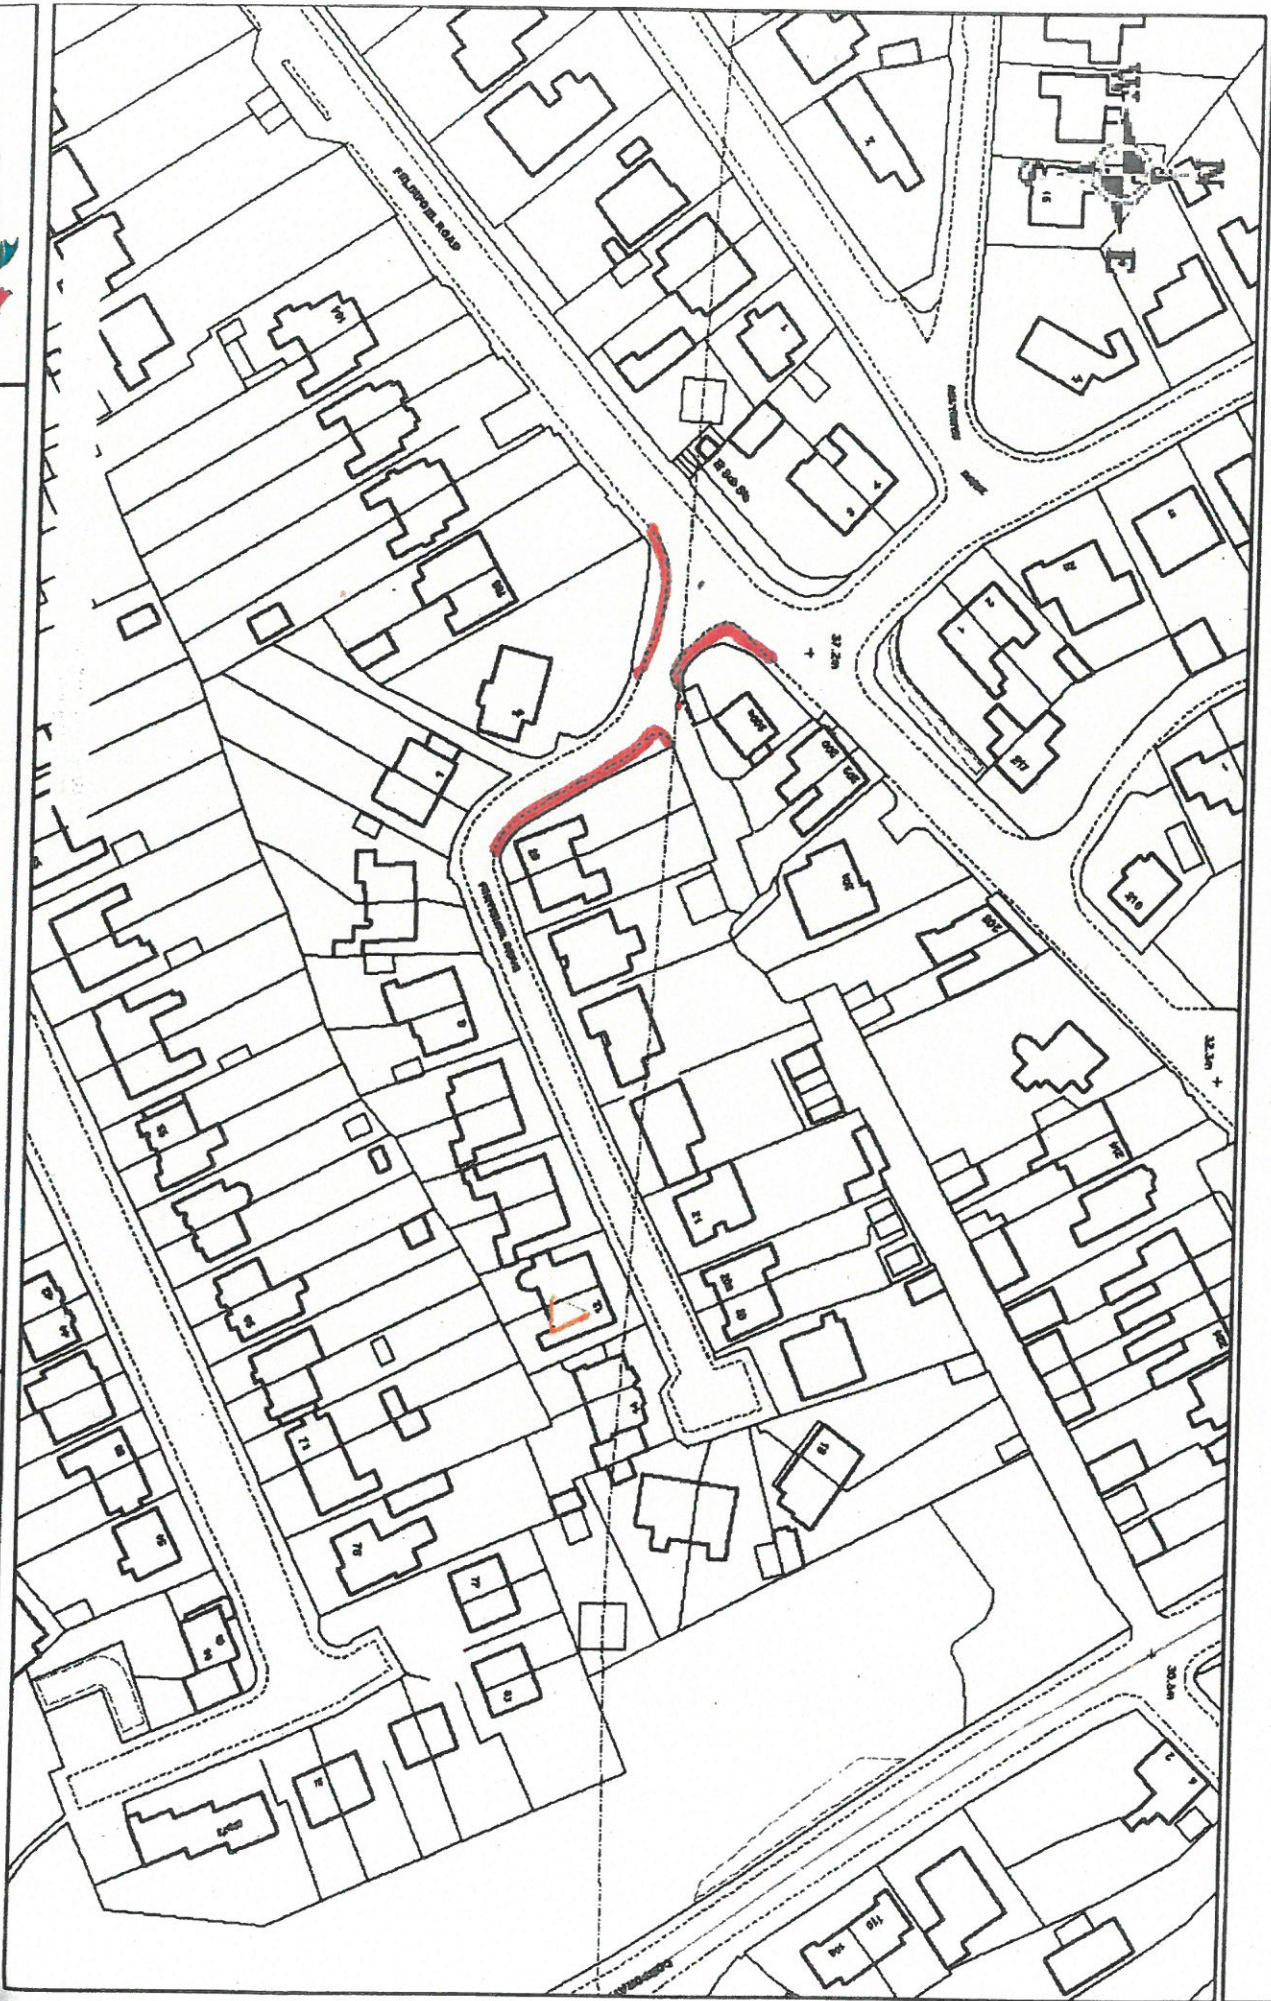

POW Pen Yr Heol Drive

© Hawtaint y Goron a hawlau crofta ddata 2014 Archw Ordans 100023377
© Crown copyright and database rights 2014 Ordnance Survey 100023377

Scale 1/1250

Centre = 251438 E 201701 N

Date 26/2/2015

CL211